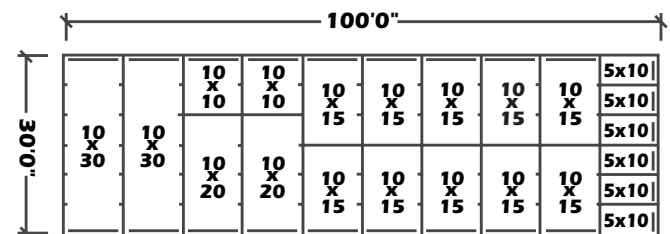

Standard floor plans include:

- 8'6" eave height
- 1/2:12 roof slope
- Roof panels are 26-gauge, Galvalume® R-Panel, featuring a 25-year substrate warranty
- Wall panels are 26-gauge painted R-Panel, featuring a 40-year paint warranty
- Standard trim package consists of painted 26-gauge eave trim, rake trim, door jamb, and header trim.
- Framed with 16-gauge red oxide steel
- Complete custom set of erection drawings
- 1/2" wedge anchors provided
- Interior partition panels are 29-gauge Galvalume

Available options:

- Eave gutter and downspouts
- Standing seam roof systems
- Complete insulation packages
- Roll up doors with 26-gauge curtain
- Engineer sealed drawings
- Eave heights available from 8'6" to 16'0"
- Boat/RV storage units
- Climate controlled units
- Interior build-out

**FREE
QUOTES!**

Complete self-storage packages

- Quick and accurate delivery to your job site
- Flexibility in design for maximum lot potential
- Eave heights can range from 8'6" to 16'0"
- Complete set of erection drawings and installation guide included
- Key parts marked for easy erection
- Buildings are designed for fast construction
- Dedicated sales associate provides superior customer service
- 40 year paint warranty