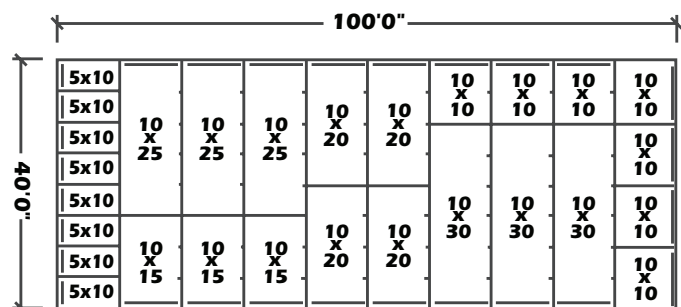

Standard floor plans include:

- 8'6" eave height
- 1/2:12 roof slope
- Roof panels are 26-gauge, Galvalume® R-Panel, featuring a 25-year substrate warranty
- Wall panels are 26-gauge painted R-Panel, featuring a 40-year paint warranty
- Standard trim package consists of painted 26-gauge eave trim, rake trim, door jamb, and header trim.
- Framed with 16-gauge red oxide steel
- Complete custom set of erection drawings
- 1/2" wedge anchors provided
- Interior partition panels are 29-gauge Galvalume

Available options:

- Eave gutter and downspouts
- Standing seam roof systems
- Complete insulation packages
- Roll up doors with 26-gauge curtain
- Engineer sealed drawings
- Eave heights available from 8'6" to 16'0"
- Boat/RV storage units
- Climate controlled units
- Interior build-out

**FREE
QUOTES!**

Complete self-storage packages

- Quick and accurate delivery to your job site
- Flexibility in design for maximum lot potential
- Eave heights can range from 8'6" to 16'0"
- Complete set of erection drawings and installation guide included
- Key parts marked for easy erection
- Buildings are designed for fast construction
- Dedicated sales associate provides superior customer service
- 40 year paint warranty