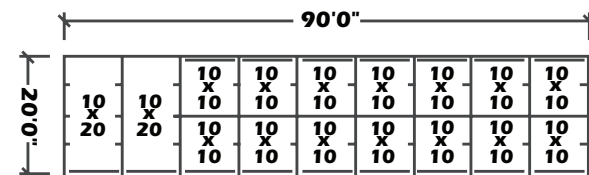

Standard floor plans include:

- 8'6" eave height
- 1/2:12 roof slope
- Roof panels are 26-gauge, Galvalume® R-Panel, featuring a 25-year substrate warranty
- Wall panels are 26-gauge painted R-Panel, featuring a 40-year paint warranty
- Standard trim package consists of painted 26-gauge eave trim, rake trim, door jamb, and header trim.
- Framed with 16-gauge red oxide steel
- Complete custom set of erection drawings
- 1/2" wedge anchors provided
- Interior partition panels are 29-gauge Galvalume

Available options:

- Eave gutter and downspouts
- Standing seam roof systems
- Complete insulation packages
- Roll up doors with 26-gauge curtain
- Engineer sealed drawings
- Eave heights available from 8'6" to 16'0"
- Boat/RV storage units
- Climate controlled units
- Interior build-out

**FREE
QUOTES!**

Complete self-storage packages

- Quick and accurate delivery to your job site
- Flexibility in design for maximum lot potential
- Eave heights can range from 8'6" to 16'0"
- Complete set of erection drawings and installation guide included
- Key parts marked for easy erection
- Buildings are designed for fast construction
- Dedicated sales associate provides superior customer service
- 40 year paint warranty